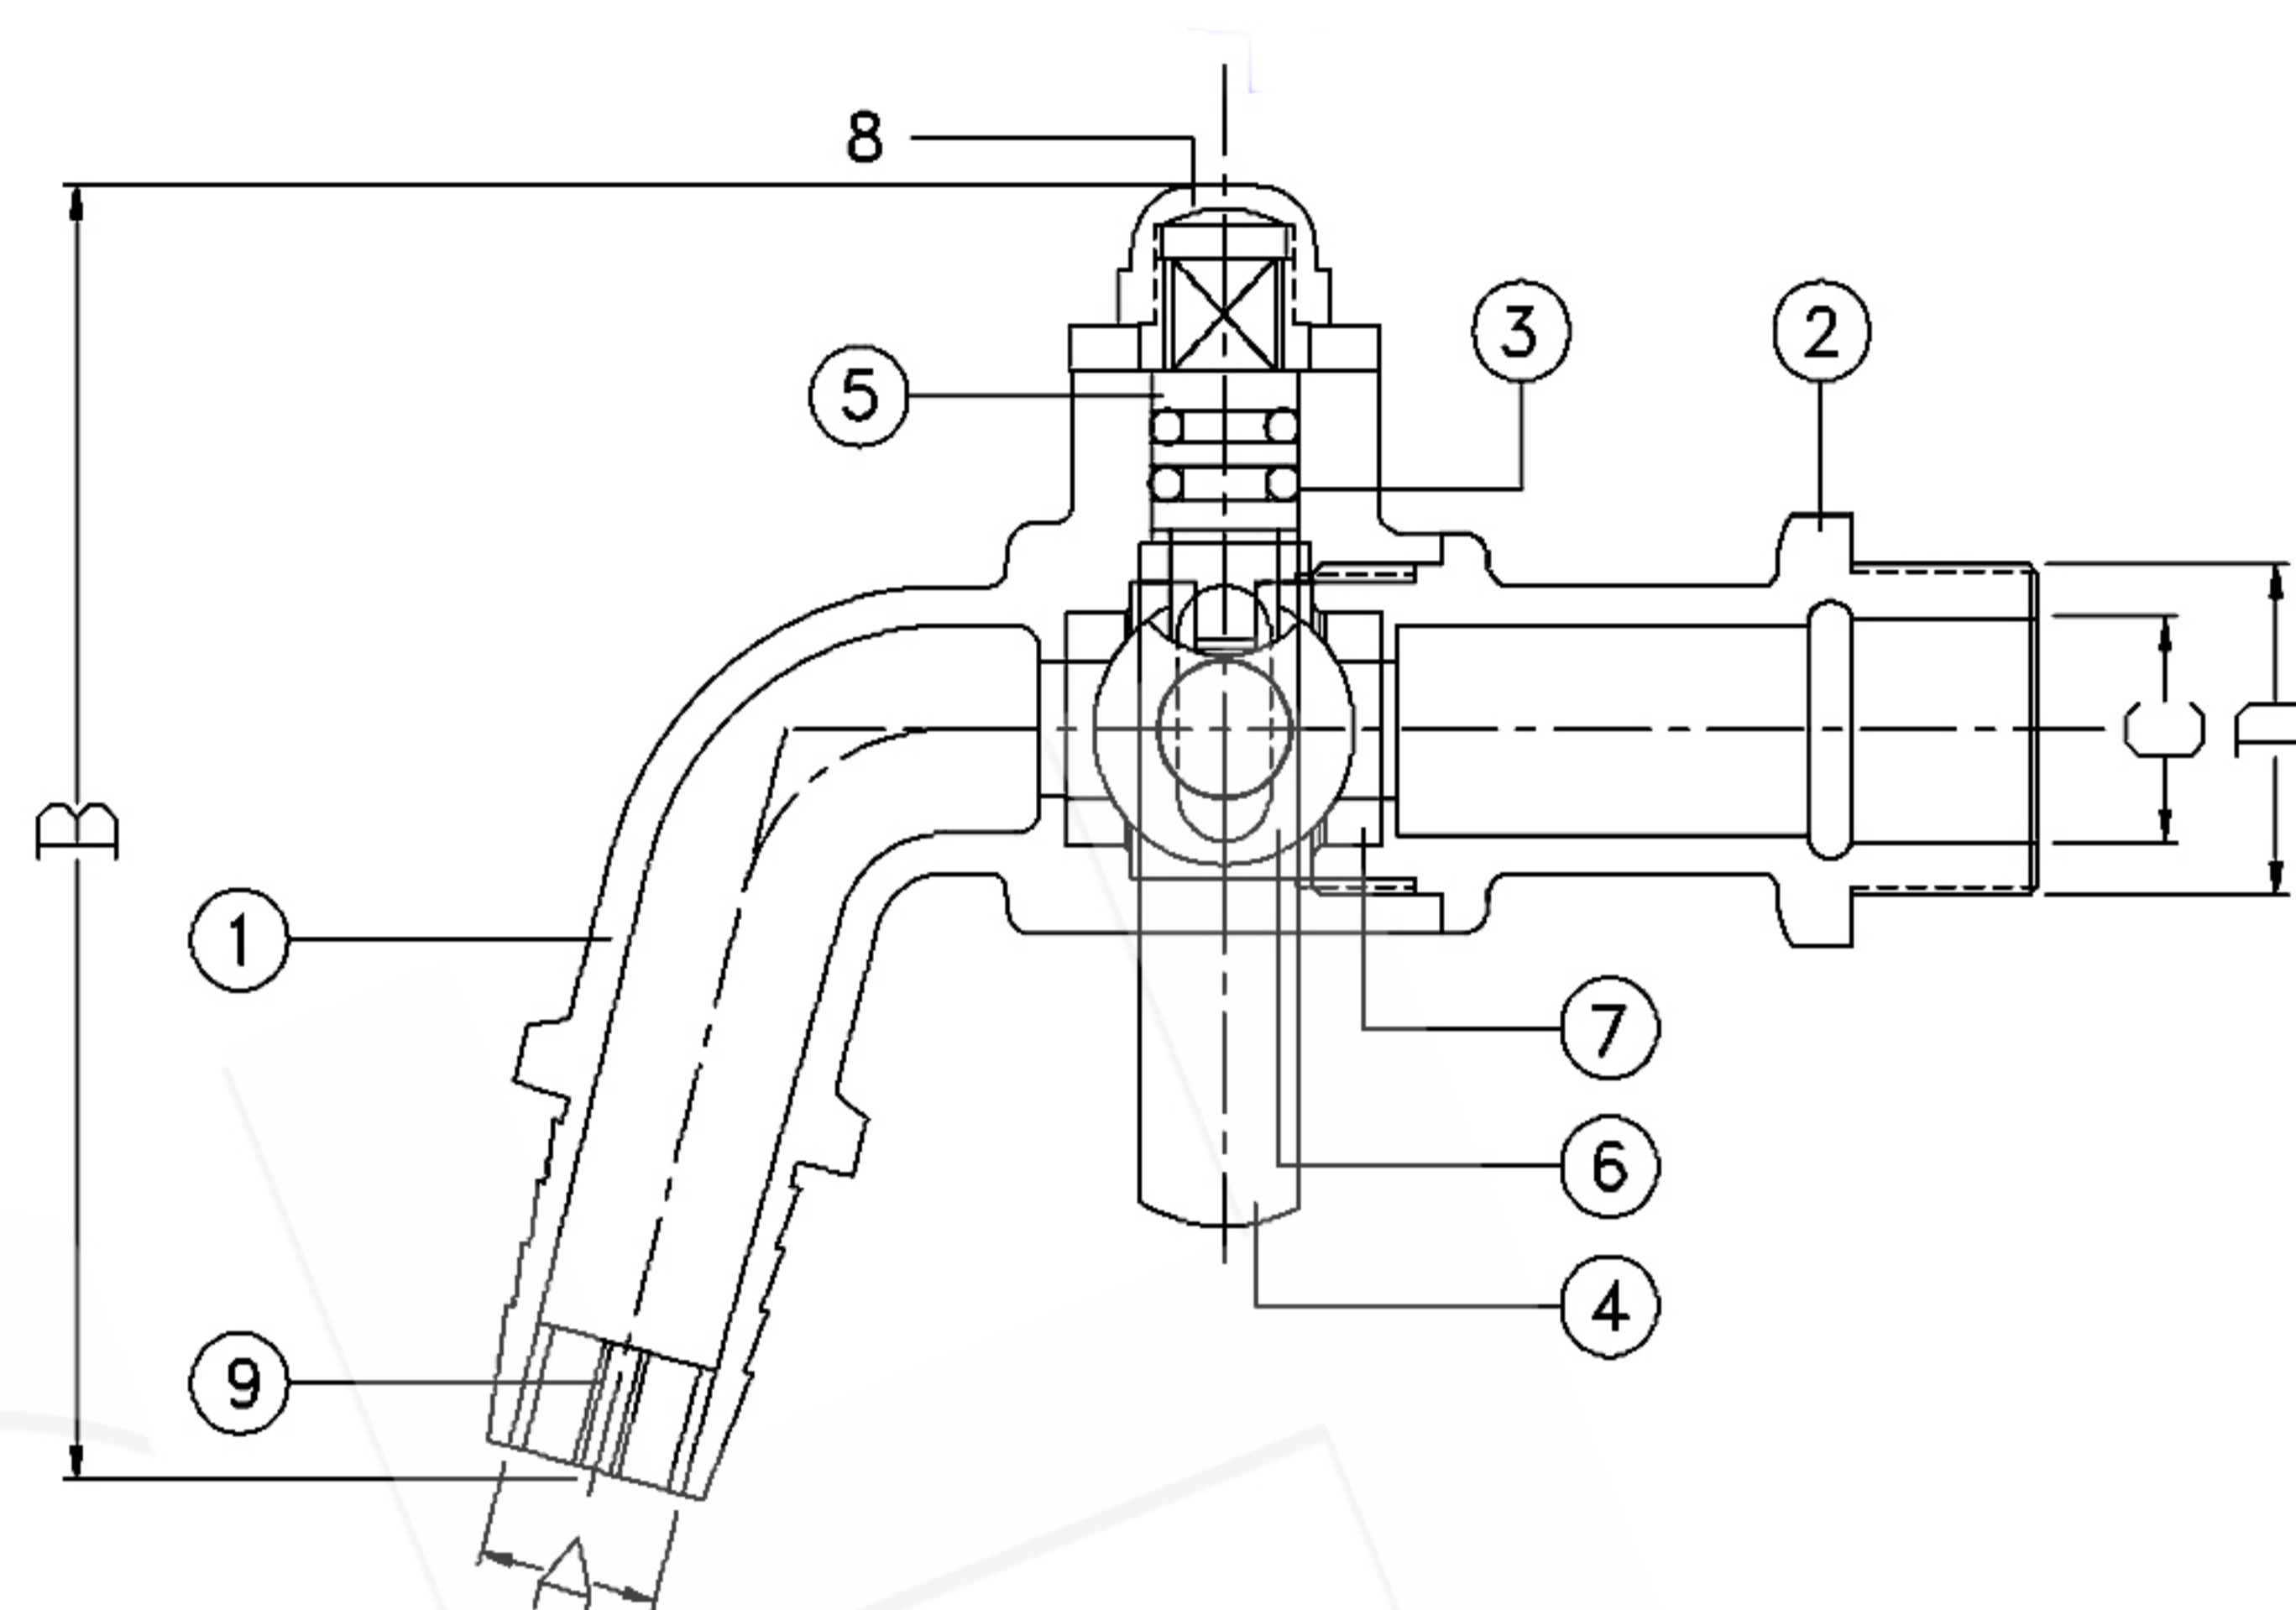

## COCKS and VALVES

HOSE LOCK BALL TAP

MODEL DK

ก๊อกบอลกัญแจสนาม

NO.524

Dimension in mm.

SIZE	A	B	C	D	E
1/2"	12	85	14	PT1/2"	-
3/4"	17	100	20	PT3/4"	-

NO.	NAME	MATERIAL
1	Body	Brass with nickel plated
2	Tail	Brass with nickel plated
3	O-Ring	Rubber
4	Lever	Steel with nickel plated
5	Stem	Brass Rod
6	Ball	Brass with chrome plated
7	Packing	Teflon
8	Nut	Brass Rod
9	Strainer	Polymer